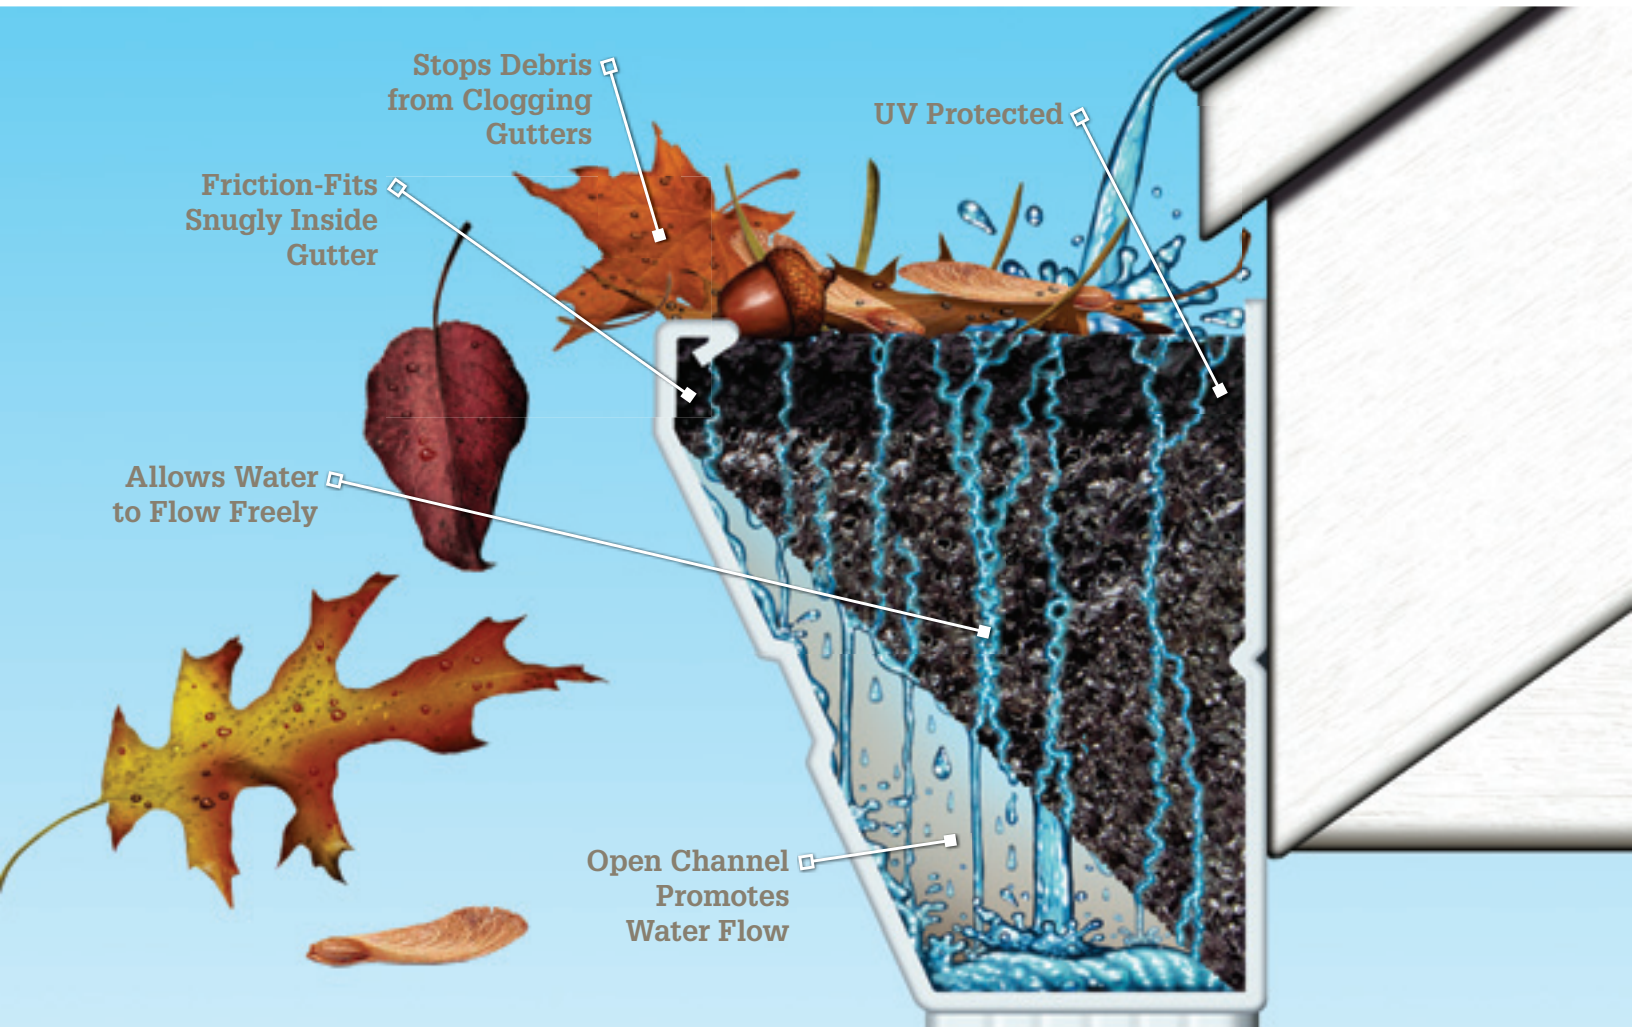

## Gutter Drainage Protection

Stop spending time cleaning gutters.

New Owens Corning™ RapidFlow™ Fascia Style Gutter Drainage Protection keeps leaves and other debris from clogging your gutters, while allowing water to flow freely. While RapidFlow™ Fascia Style Gutter Drainage Protection will not stop debris from collecting, it will eliminate blockage that could affect water flow and maintenance involved in relieving gutter clogs.

- **Clog-free**—unique profile and open-celled design promote water flow with no stagnation; product is backed by a five-year “clog-free” warranty\*
- **Stays in place**—fits snugly inside the gutter even during extreme weather conditions and withstands winds up to 110 MPH
- **Protects the roof**—allows for improved water runoff as part of a healthy roofing system. Clogged gutters can contribute to ice damming, which can damage shingles and the roof deck
- **Reduces maintenance. Increases safety.** Once installed, it’s virtually maintenance-free, and cleaning trips up and down the ladder are few and far between

## Here's one nasty chore eliminated.

With new *RapidFlow* Fascia Style Gutter Drainage Protection from Owens Corning,<sup>™</sup> you'll spend less time cleaning your gutters. The open-celled poly foam insert prevents leaves and other debris from collecting in your gutters, allowing water to flow freely, resulting in your gutters staying clog-free.

*RapidFlow* Fascia Style Gutter Drainage Protection nests below the gutter bracket. It's virtually invisible from the curb, so it won't detract from your home's curb appeal. And once installed, it's sure to stay put, for added peace of mind.